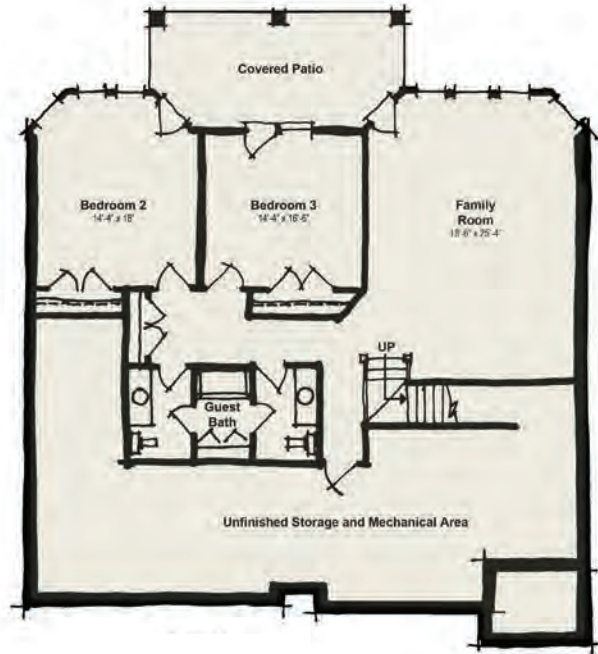

LAKE SIDE LIVING

THE CHAMBORD COLLECTION

THE VANOISE

Contact:

Grant McMahan | 865-247-7068

grant@mccamyconstruction.com

HOME FEATURES

- Main Living 2,093 sq ft
- Classic French Country style
- Dimensional shingle roof
- Brick/stone/stucco detailing
- Wood shutters
- Oversized 8' entry & 8' garage door
- 9' ceilings throughout
- Tray ceilings in the master
- Smooth walls and rounded corners
- Wide hallways and openings
- Gas fireplace with logs
- Tile shower in the master bath
- Comfort height toilets
- 5.25" base board/crown
- 2.75" casings
- Pre-finished engineered hardwood
- Energy efficient vinyl windows
- Granite kitchen countertops with tile backsplash
- Stainless steel appliances

BAY HOME COLLECTION BUILT BY

M'Camy
Construction