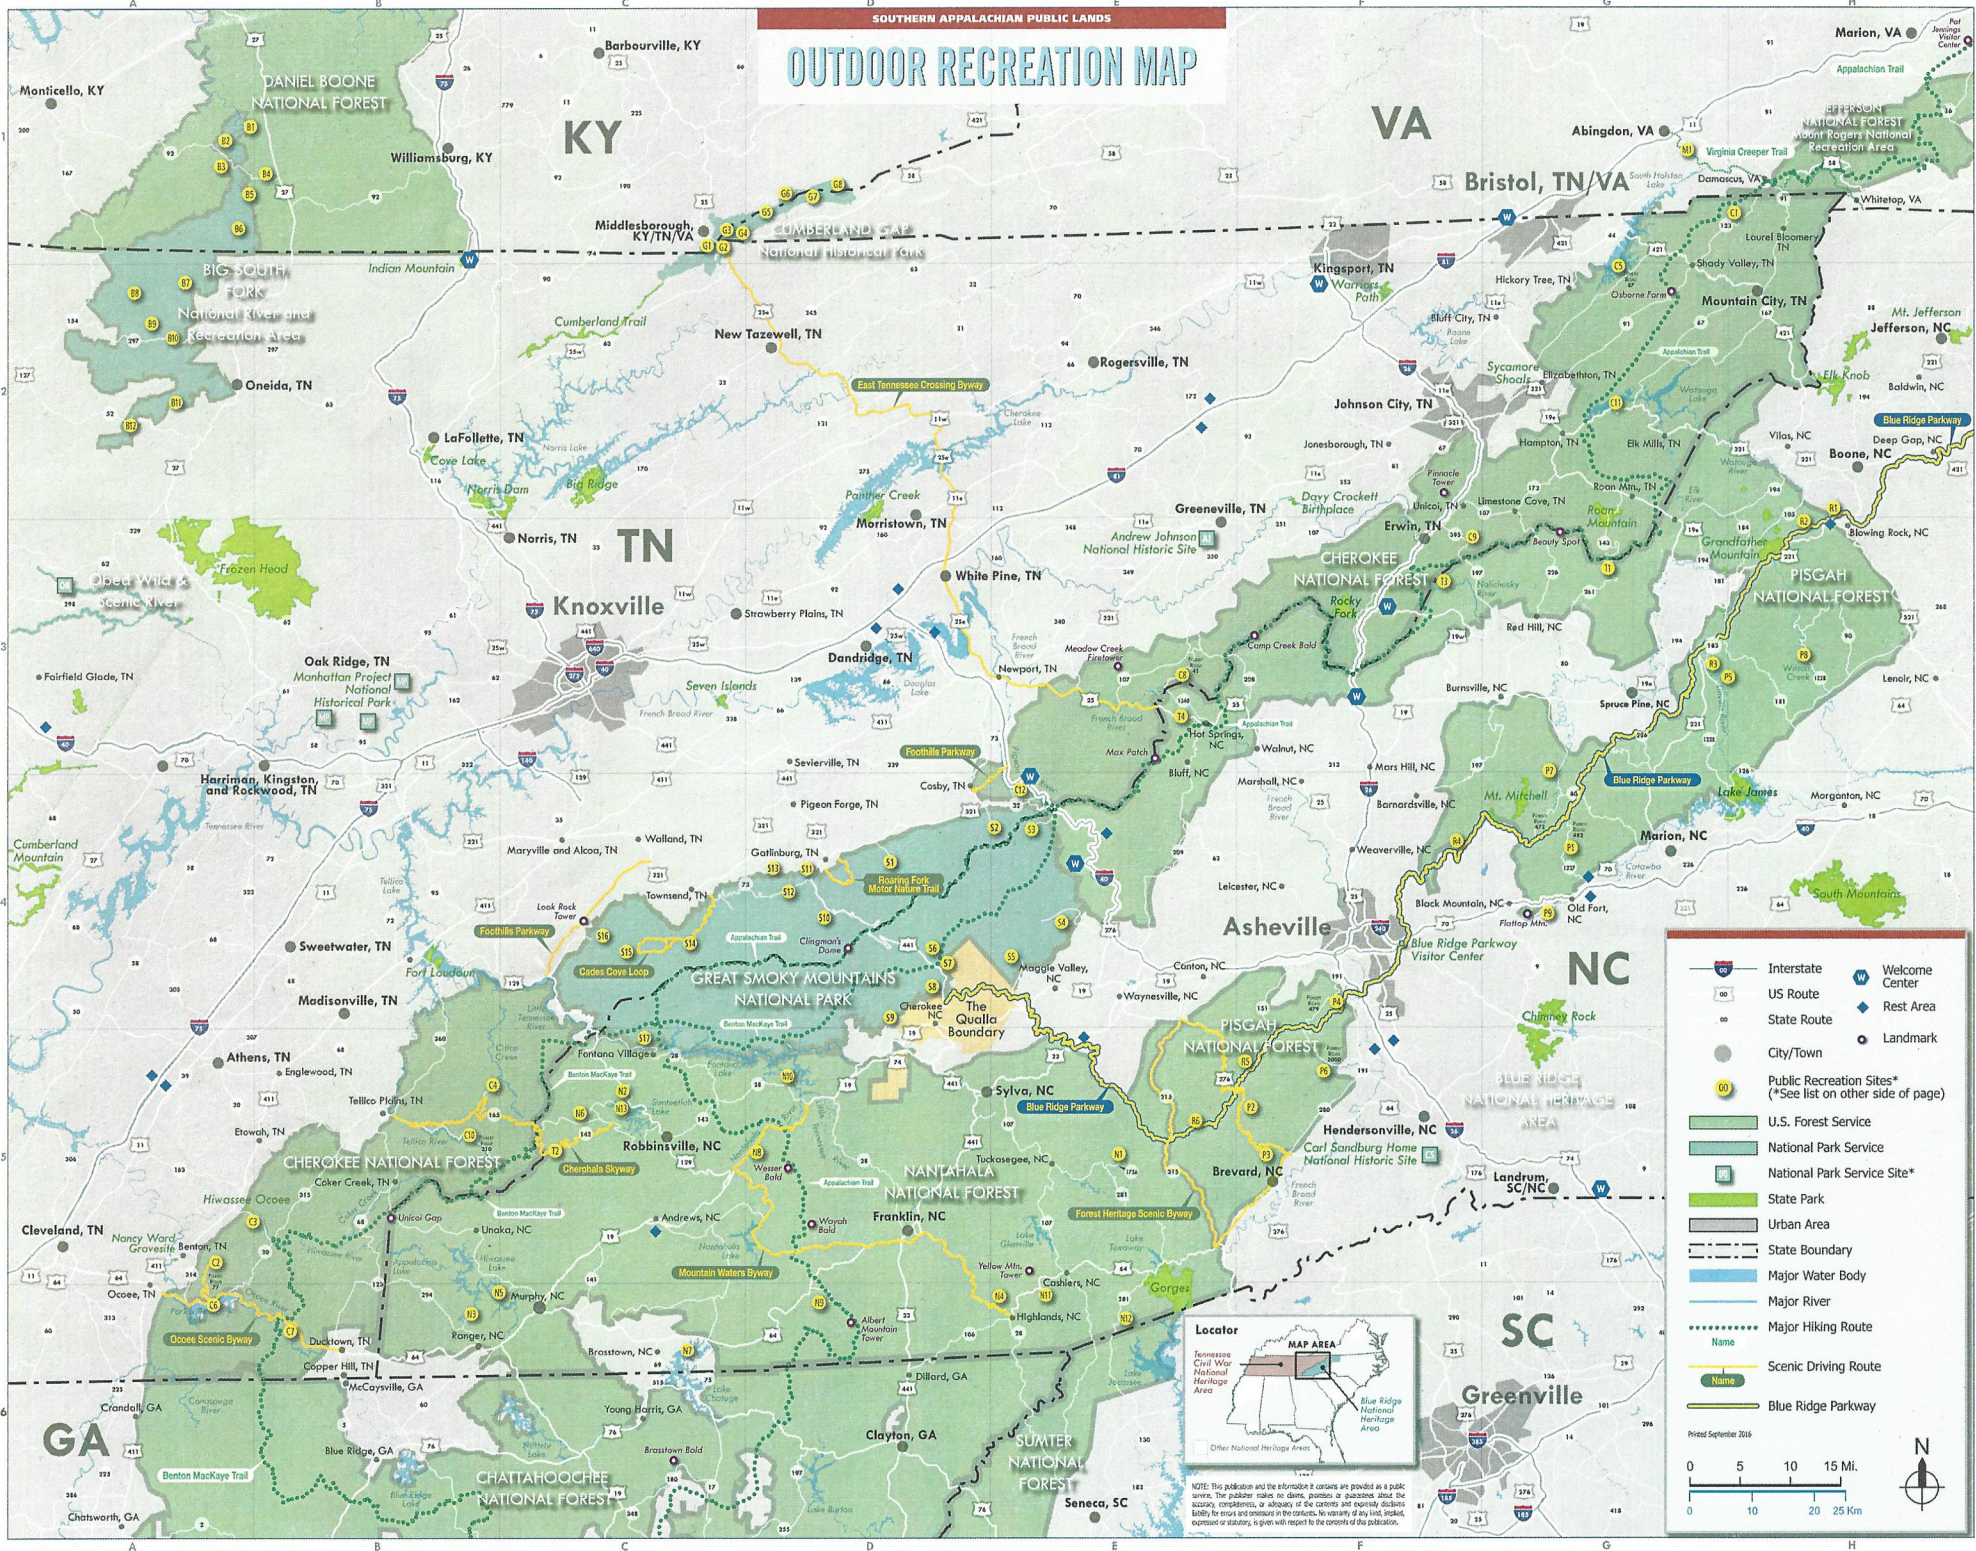

OUTDOOR RECREATION MAP

SOUTHERN APPALACHIAN PUBLIC LANDS

- Interstate
- US Route
- State Route
- Welcome Center
- Rest Area
- Landmark
- City/Town
- Public Recreation Sites*
  (*See list on other side of page)
- U.S. Forest Service
- National Park Service
- National Park Service Site*
- State Park
- Urban Area
- State Boundary
- Major Water Body
- Major River
- Major Hiking Route
- Scenic Driving Route
- Blue Ridge Parkway

Printed September 2016